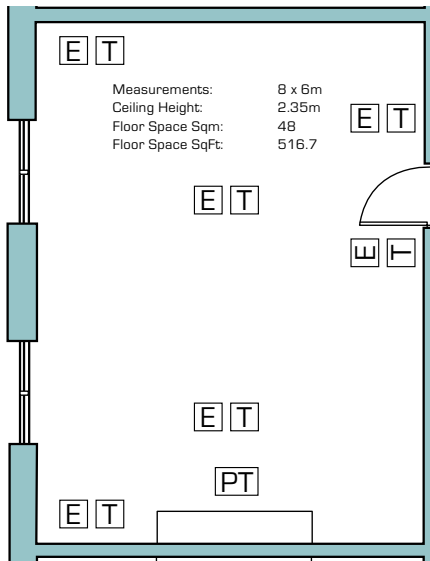

CASTLEKNOCK HOTEL FLOOR PLANS

ASHTOWN SUITE

FIRST FLOOR

■ Area 48sq.m

LEGEND

E Electric Socket

T Telephone Sockets

S Recessed Screen