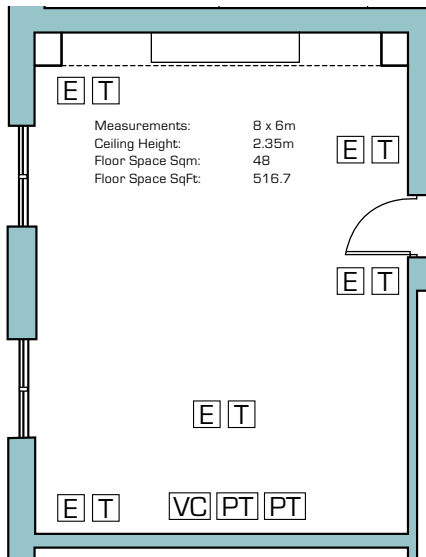

CASTLEKNOCK HOTEL FLOOR PLANS

BOARD ROOM

■ Area 48sq.m

FIRST FLOOR

LEGEND

E Electric Socket

T Telephone Sockets

S Recessed Screen

P Ceiling Projector

AC Air Conditioning

VC Video Conferencing

PT Plasma Television

CT Conference Telephone

TV Television Point

X 3 Phase Power