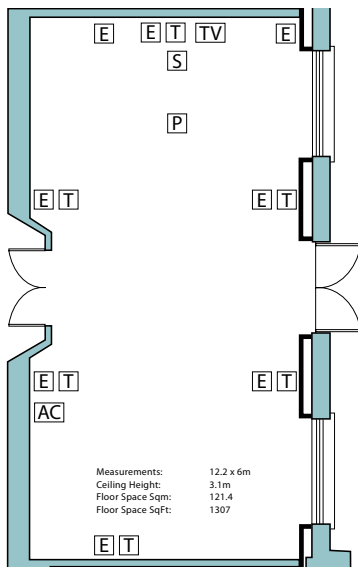

CASTLEKNOCK HOTEL FLOOR PLANS

CASTLE SUITE

GROUND FLOOR

■ Area 74.1 sq.m

LEGEND

E Electric Socket

T Telephone Sockets

S Recessed Screen

P Ceiling Projector

AC Air Conditioning

VC Video Conferencing

PT Plasma Television

CT Conference Telephone

TV Television Point

X 3 Phase Power