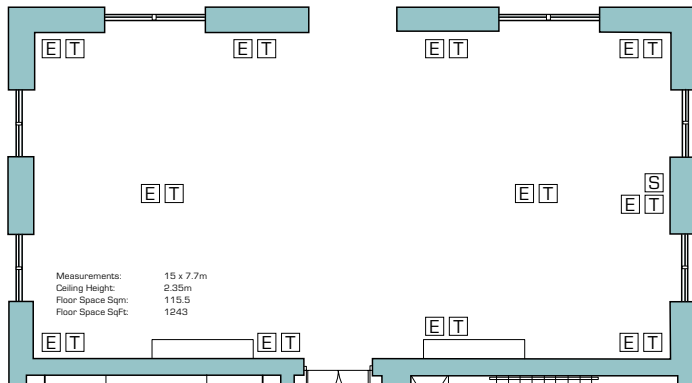

CASTLEKNOCK HOTEL FLOOR PLANS

CASTLEKNOCK SUITE

FIRST FLOOR

■ Area 115.5sq.m

LEGEND

[E] Electric Socket

[T] Telephone Sockets

[S] Recessed Screen