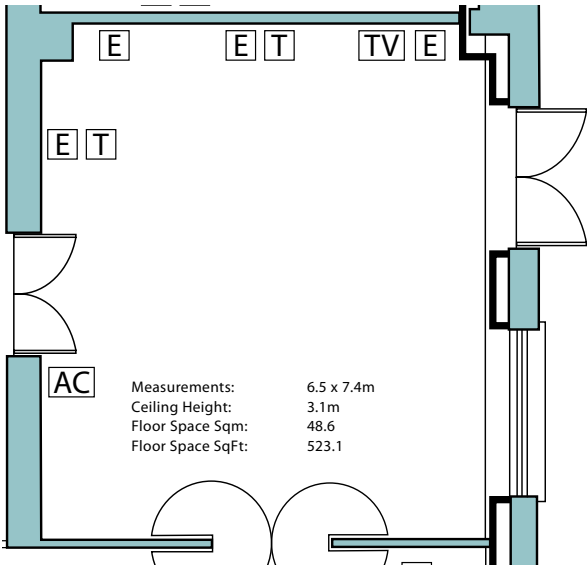

CASTLEKNOCK HOTEL FLOOR PLANS

COLLEGE SUITE

■ Area 48.6sq.m

GROUND FLOOR

LEGEND

- | | | |
|----------------------------|------------------------------|--------------------------------|
| E Electric Socket | AC Air Conditioning | CT Conference Telephone |
| T Telephone Sockets | VC Video Conferencing | TV Television Point |
| S Recessed Screen | PT Plasma Television | X 3 Phase Power |
| P Ceiling Projector | | |