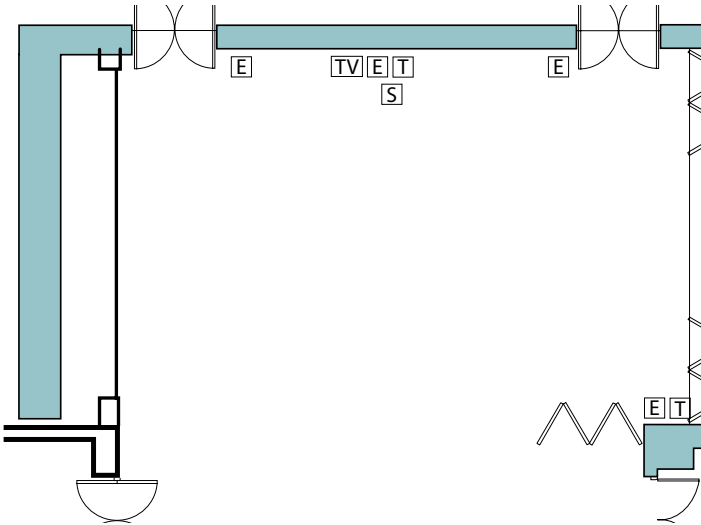

CASTLEKNOCK HOTEL FLOOR PLANS

HAWTHORN ROOM

■ Area 282.6sq.m

GROUND FLOOR

LEGEND

E Electric Socket

T Telephone Sockets

S Recessed Screen

P Ceiling Projector

AC Air Conditioning

VC Video Conferencing

PT Plasma Television

CT Conference Telephone

TV Television Point

X 3 Phase Power