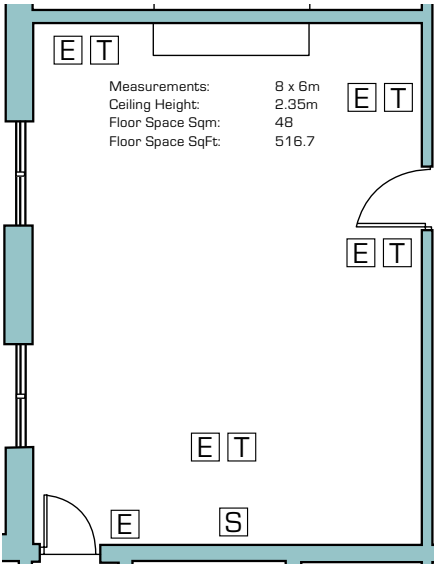

CASTLEKNOCK HOTEL FLOOR PLANS

KNOCKMAROON SUITE

FIRST FLOOR

■ Area 48sq.m

LEGEND

- E** Electric Socket
- T** Telephone Sockets
- S** Recessed Screen
- P** Ceiling Projector

- AC** Air Conditioning
- VC** Video Conferencing
- PT** Plasma Television

- CT** Conference Telephone
- TV** Television Point
- X** 3 Phase Power