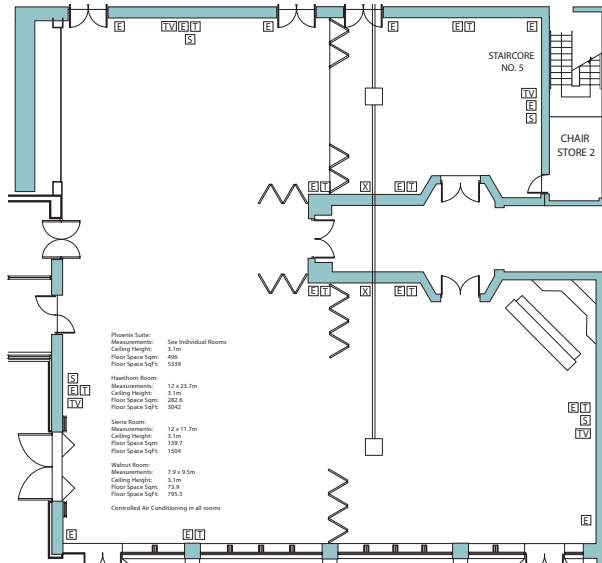

CASTLEKNOCK HOTEL FLOOR PLANS

PHOENIX SUITE

GROUND FLOOR

■ Area 496 sq.m

LEGEND

[E] Electric Socket	[AC] Air Conditioning	[CT] Conference Telephone
[T] Telephone Sockets	[VC] Video Conferencing	[TV] Television Point
[S] Recessed Screen	[PT] Plasma Television	[X] 3 Phase Power
[P] Ceiling Projector		