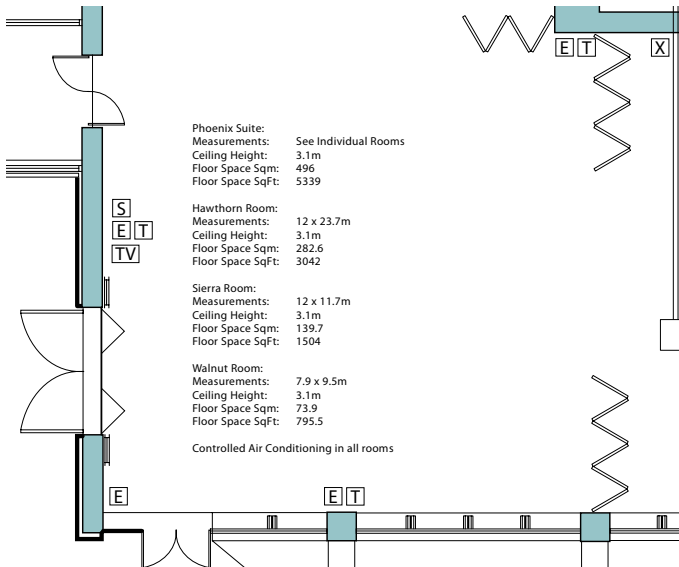

CASTLEKNOCK HOTEL FLOOR PLANS

SIERRA ROOM

■ Area 139.7 sq.m

GROUND FLOOR

LEGEND

[E] Electric Socket

[T] Telephone Sockets

[S] Recessed Screen

[P] Ceiling Projector

[AC] Air Conditioning

[VC] Video Conferencing

[PT] Plasma Television

[CT] Conference Telephone

[TV] Television Point

[X] 3 Phase Power