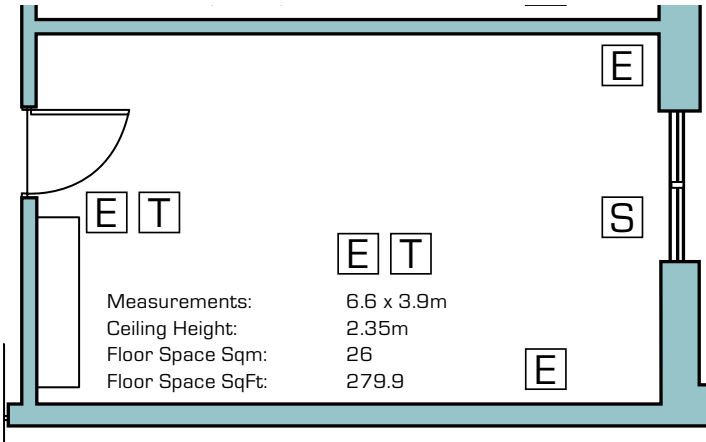

CASTLEKNOCK HOTEL FLOOR PLANS

SYNDICATE ROOM 1

FIRST FLOOR

■ Area 26sq.m

LEGEND

- | | | |
|----------------------------|------------------------------|--------------------------------|
| E Electric Socket | AC Air Conditioning | CT Conference Telephone |
| T Telephone Sockets | VC Video Conferencing | TV Television Point |
| S Recessed Screen | PT Plasma Television | X 3 Phase Power |
| P Ceiling Projector | | |