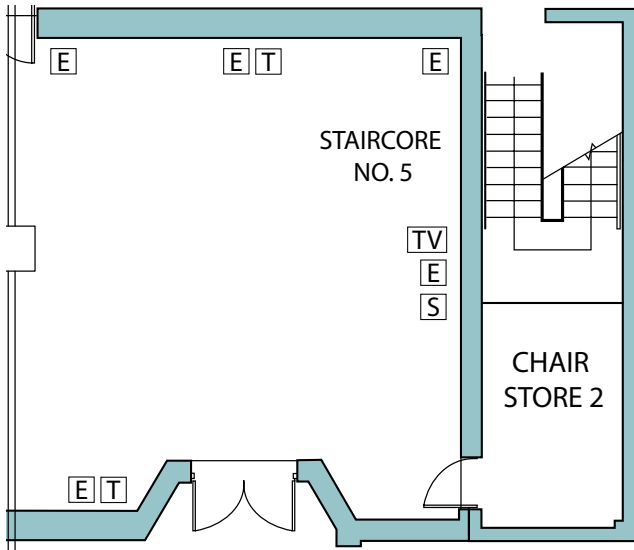

# CASTLEKNOCK HOTEL FLOOR PLANS

## WALNUT ROOM

## GROUND FLOOR

■ Area 73.9sq.m

## LEGEND

<b>E</b>	Electric Socket	<b>AC</b>	Air Conditioning	<b>CT</b>	Conference Telephone
<b>T</b>	Telephone Sockets	<b>VC</b>	Video Conferencing	<b>TV</b>	Television Point
<b>S</b>	Recessed Screen	<b>PT</b>	Plasma Television	<b>X</b>	3 Phase Power
<b>P</b>	Ceiling Projector				