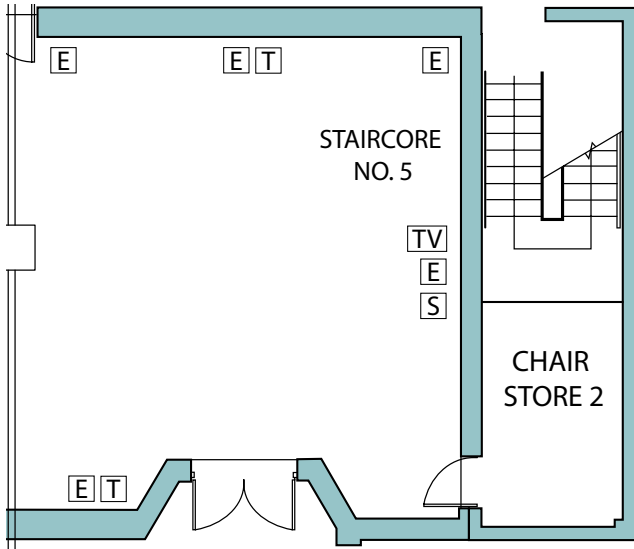

CASTLEKNOCK HOTEL FLOOR PLANS

WALNUT ROOM

GROUND FLOOR

■ Area 73.9sq.m

LEGEND

E Electric Socket

T Telephone Sockets

S Recessed Screen

P Ceiling Projector

AC Air Conditioning

VC Video Conferencing

PT Plasma Television

CT Conference Telephone

TV Television Point

X 3 Phase Power