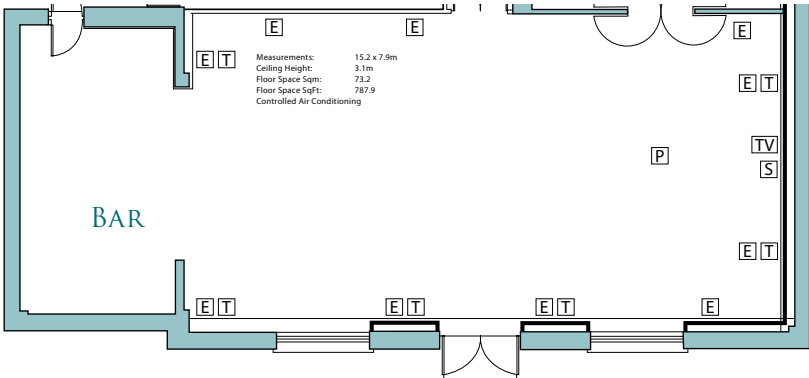

CASTLEKNOCK HOTEL FLOOR PLANS

TOWER SUITE

GROUND FLOOR

■ Area 122 sq.m

LEGEND

- E** Electric Socket
- T** Telephone Sockets
- S** Recessed Screen
- P** Ceiling Projector

- AC** Air Conditioning
- VC** Video Conferencing
- PT** Plasma Television

- CT** Conference Telephone
- TV** Television Point
- X** 3 Phase Power