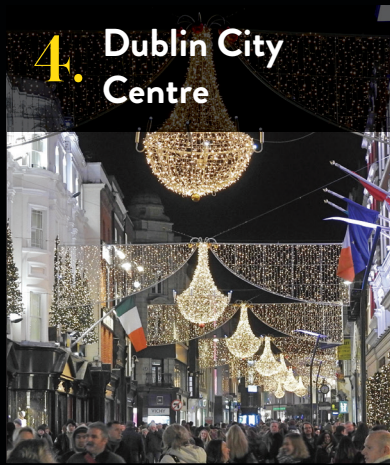

## 1. Blanchardstown Shopping Centre

<b>Number of stores:</b>	180 stores	
<b>Number of retail parks:</b>	3 retail parks Smyths, TK Maxx, Elverys, Currys PC World etc, Nike Factory Store nearby.	
<b>Car parking Information:</b>	7000 Free Car Parking Spaces on offer	
<b>Restaurant Information:</b>	25 restaurants including Nandos, Milano, Wagamama, Captain America's, TGI Fridays, Krispy Kreme, Eddie Rockets, McDonalds, KFC, Burger King etc.	
<b>Opening Hours:</b>	Monday – Friday 9am – 9pm   Saturday 9am - 7pm   Sunday, Bank Holidays 10am-6pm	
<b>Adult</b>	<b>Teenager</b>	<b>Children</b>
BT2	Bershka	Build A Bear Workshop
Carraig Donn	Gym plus Coffee	Claire's
M & S	Penneys	Disney Store
Zara	Hollister	Smyths

## 2. Liffey Valley Shopping Centre

<b>Number of stores:</b>	80 stores	
<b>Number of retail parks:</b>	1 – The Range, Currys, Halfords, Argos	
<b>Carparking Information:</b>	3,600 car parking spaces	
<b>Restaurant Information:</b>	20 restaurants including gastro pub Hudson Rooms, Five Guys, Leon, Zizzi, Milano, Cosmo buffet, Nandos, Eddie Rockets etc.	
<b>Opening Hours:</b>	Monday, Tuesday – 9.30am – 7pm   Wednesday – Friday 9.30am -9pm   Saturday 9.30am – 7pm   Sunday 11am -7pm	
<b>Adult</b>	<b>Teenager</b>	<b>Children</b>
Tommy Hilfiger	Stradivarius	Flying Tiger
H & M	New Look	Eason
Penneys	Quiz	Next
Rituals	JD Sports	Jump Zone / Mingles Ice Cream/ Art & Hobby

## 3. Dundrum Shopping Centre

<b>Number of stores:</b>	160 stores	
<b>Car parking Information:</b>	3,135 parking space   8am - 6pm 0-3 hours €3   3-4 hours €6   4+ hours (max daily rate) €9   6pm-11pm €3 flat rate	
<b>Restaurant Information:</b>	Siam Thai, Port House Ibericos, Mad Egg, Jamie's Italian, Dante's Pizza, etc	
<b>Opening Hours:</b>	Monday – Friday 9 am – 9pm   Saturday 9am – 7pm   Sunday 10am – 7pm	
<b>Adult</b>	<b>Teenager</b>	<b>Children</b>
Michael Kors	Pull & Bear	Game Stop
Superdry	The North Face	Smiggle
Harvey Nichols	Elverys	Bella baby
Calvin Klein	JD Sports	Penneys