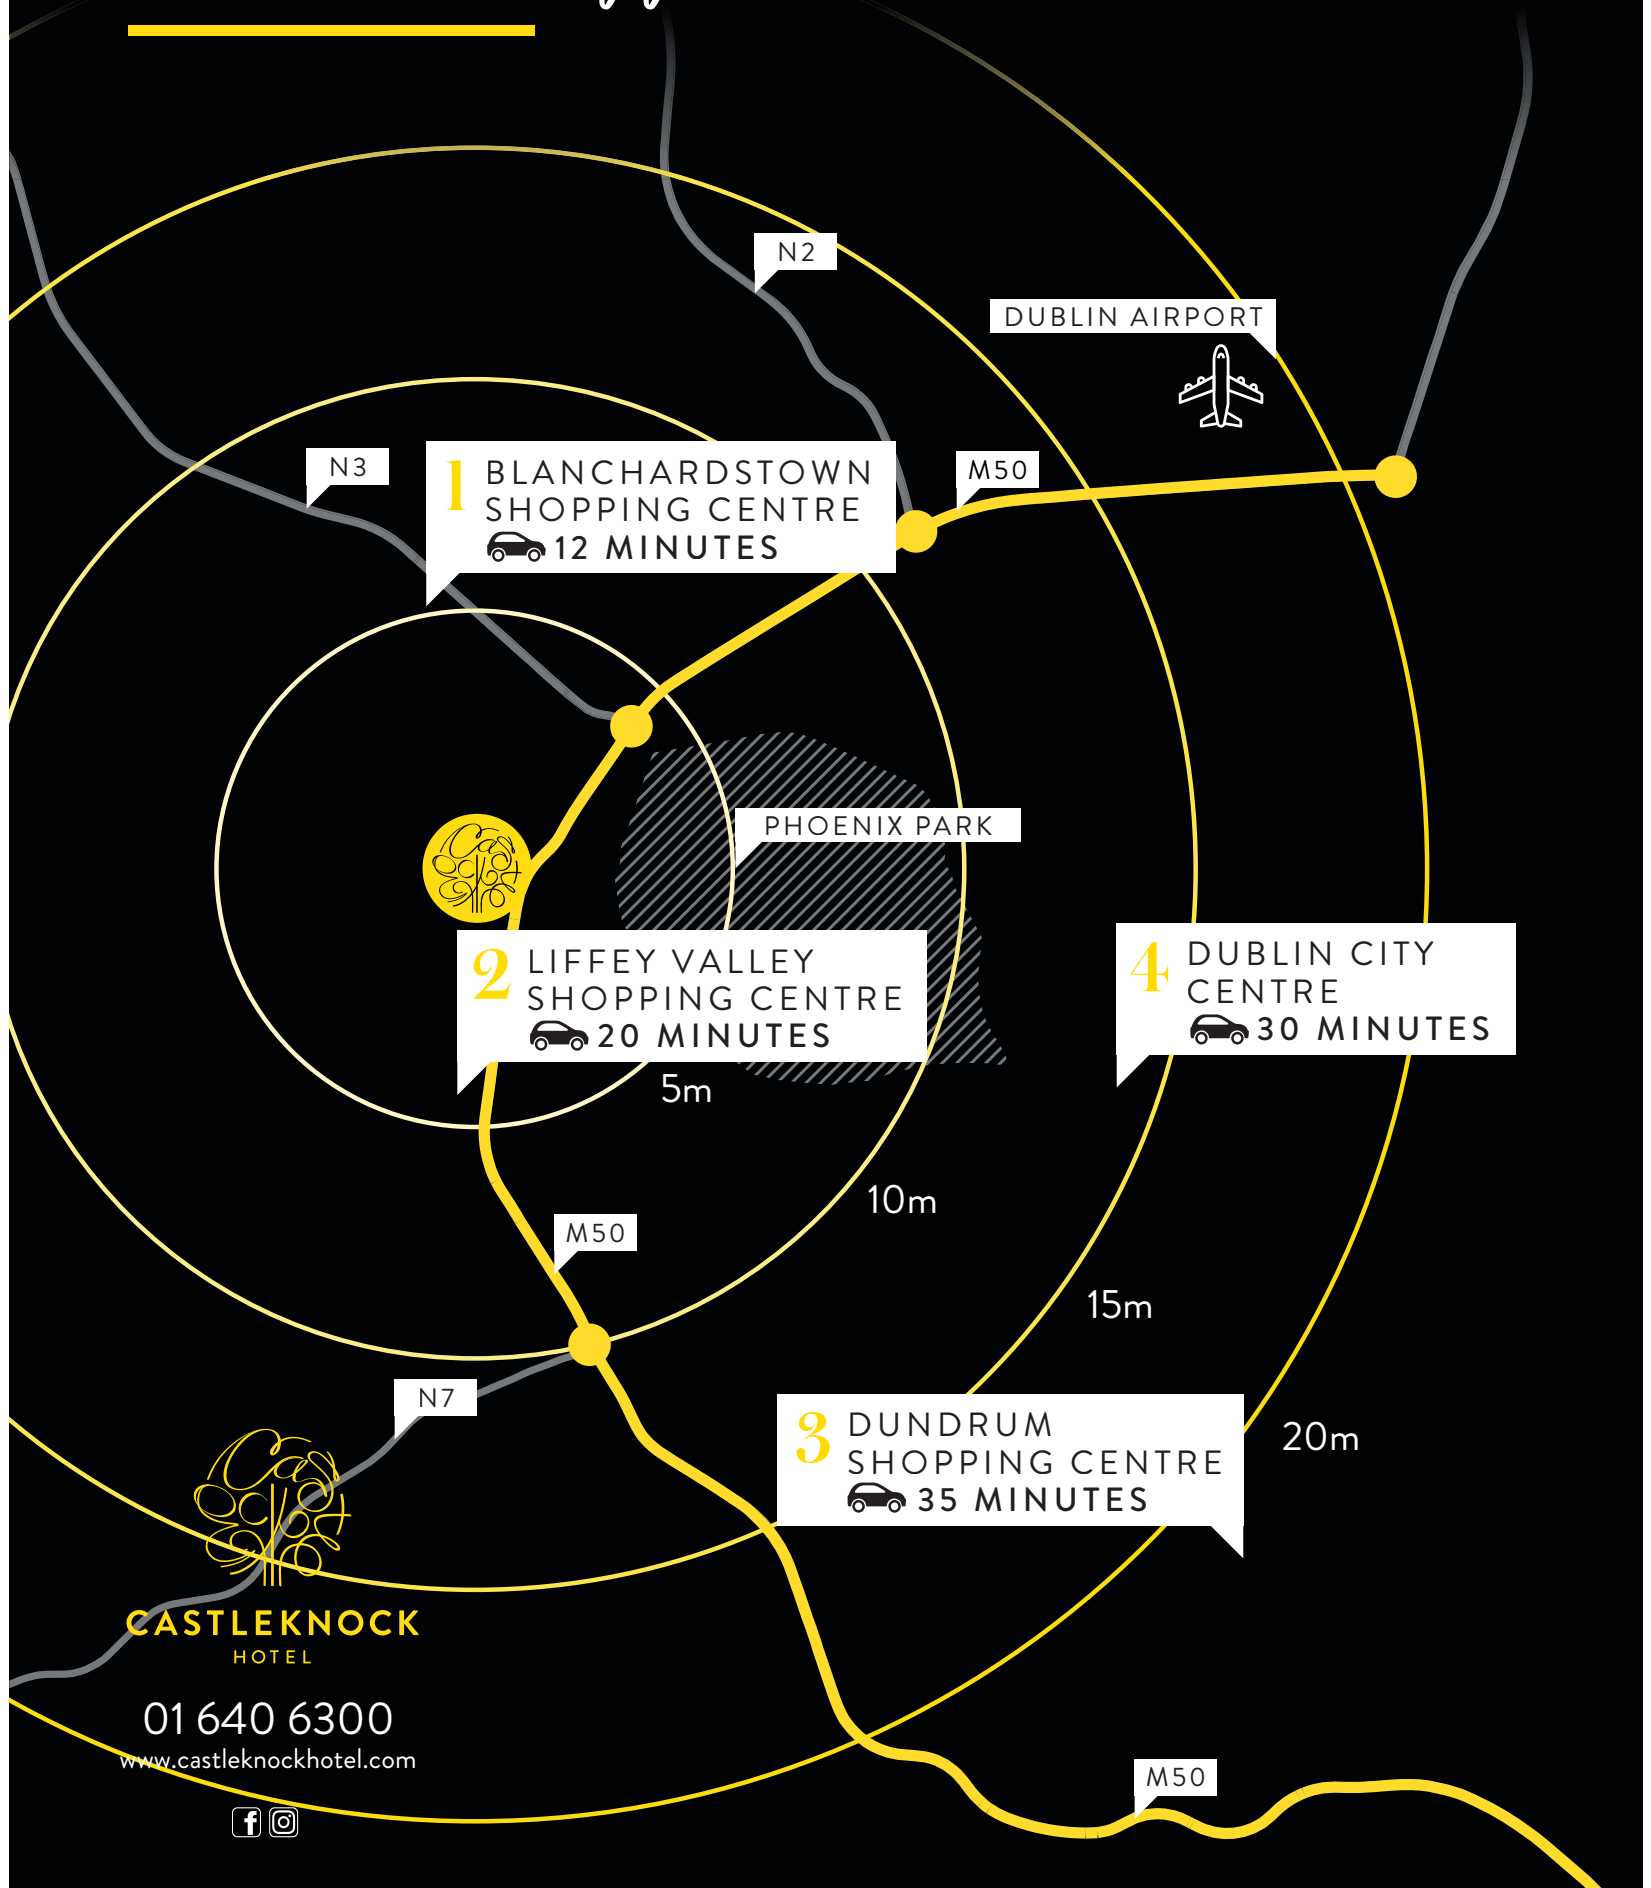

Christmas Shopping Guide

CASTLEKNOCK
HOTEL

01 640 6300

www.castleknockhotel.com